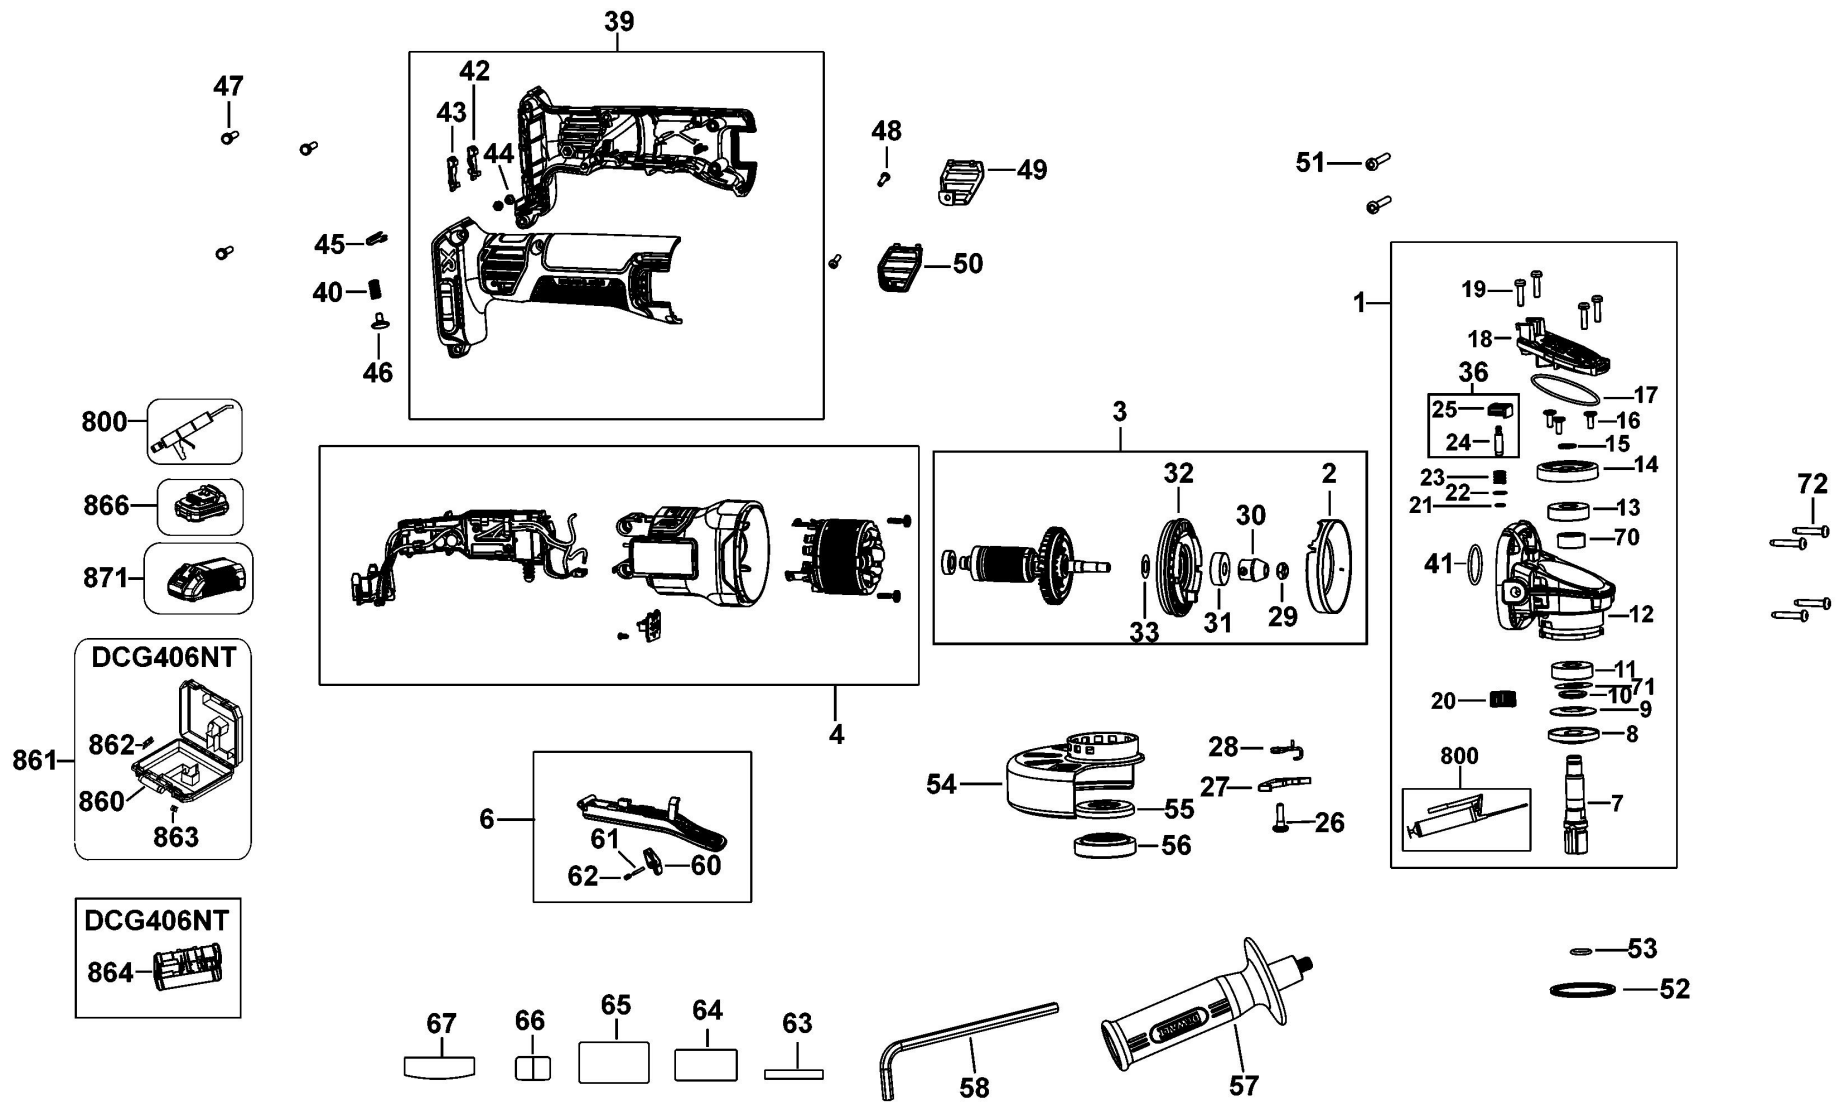

DCG406P2LRT SMALL ANGLE GRINDER 1

Parts List DCG406P2LRT SMALL ANGLE GRINDER 1

Item	Part Number	Qty	Part Description	General Description	Other Info	Repair Inst	Markets
1	N509540	1	GEARCASE SA			No	QW
2	N478435	1	BAFFLE			No	QW
3	N537673	1	ROTOR SA			No	QW
4	NA574498	1	MOTOR & SWITCH SA			No	QW
6	N534716	1	LEVER LOCK-OFF			No	QW
7	N487315	1	SPINDLE			No	QW
8	N487316	1	WASHER			No	QW
9	N451305	1	WASHER SPRING			No	QW
10	N474213	1	SPACER			No	QW
11	N150961	1	BEARING	60012RS		No	QW
12	N134203	1	GEARCASE			No	QW
13	N150961	1	BEARING	60012RS		No	QW
14	N097361	1	GEAR			No	QW
15	444793-00	1	CIRCLIP			No	QW
16	N118088	1	SCREW			No	QW
17	N094024	1	O RING			No	QW
18	N116180	1	GEARCASE COVER			No	QW
19	N122904	4	SCREW			No	QW
20	N489769	1	PLUG			No	QW
21	N094012	1	O RING			No	QW
22	N447838	1	WASHER			No	QW
23	N092954	1	SPRING			No	QW
24	N114592	1	SPINDLE LOCK			No	QW
25	N126105	1	BUTTON			No	QW
26	N137733	1	SCREW			No	QW
27	N136731	1	LEVER			No	QW
28	N105579	1	SPRING			No	QW
29	604484-00	1	NUT			No	QW
30	N095840	1	PINION			No	QW
31	N214432	1	BEARING			No	QW
32	N181767	1	SPINDLE LOCK			No	QW
33	N213812	1	WASHER			No	QW